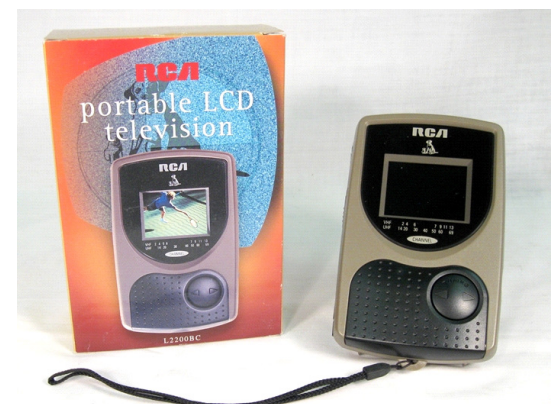

RCA

Mini Nipper

Stuffed trademark mascot
12" Tall

NEW 2 to sell

RCA

Super Large Nipper

Stuffed trademark mascot
36" Tall

NEW

RCA

L2200BC Mini TV

2.2" LCD screen, Analog signal only,
Battery operated.

\$20 ea

NEW
In the Box
2 to Sell

Collector's Item